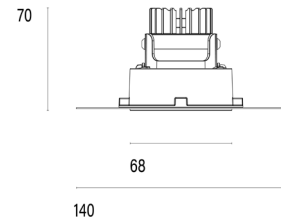

101 06 002102.012

Model

Name	Mono 060 Trimless Type 1 Recessed Downlighter
Finish	Structured White
Area	Indoor

System

Power (Luminaire)	6.8W
Power (System)	8W
Voltage	240V-AC
Optics	Rotationally Symmetrical Direct 60°
Colour Temperature	2700°K
Luminous Flux	624lm
TM30	Rf95 Rg103
CRI	Ra98
Lumen Maintenance	L90 B10 50000hrs
Chromacity	<3 McAdam Step Ellipse
Articulation	Fixed
Cut-Out	Round 85mm x 100mm Depth
Ingress Protection	IP44
Control Device	Remote Phase DIM (Included)
Class	III